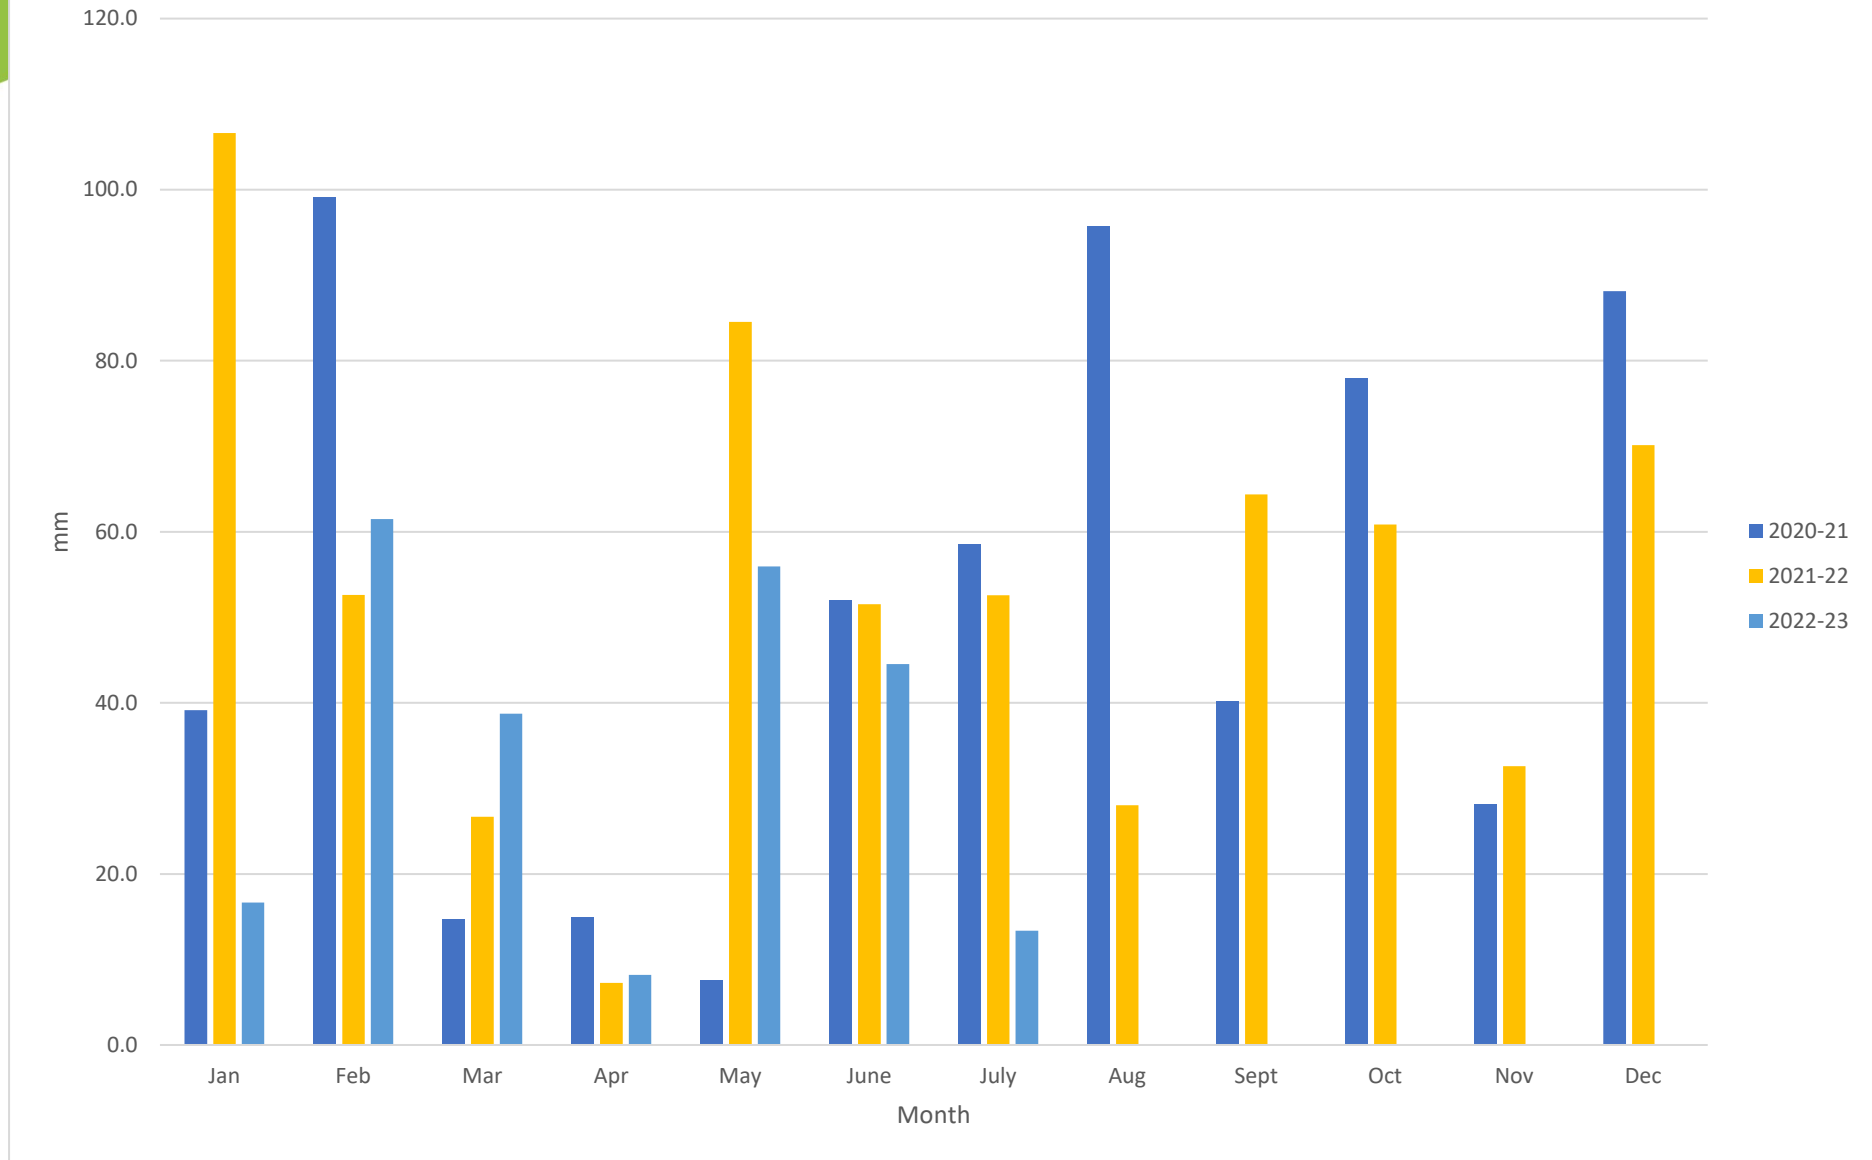

Rainfall Chart

Met Office Soil Moisture Data  
Witham 4th I.D.B. Catchment